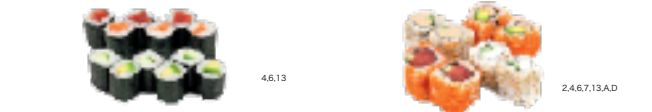

Tuna Out Roll €14,-
8 Stk. Inside Out, Ingwer, Thunfisch, Avocado, Gurke, Tenkasu, Schnittlauch, Mayo

Philadelphia Roll €12,-
8 Stk. Inside Out, Frischkäse, Lachs, Avocado, Pistazien, Sesam, Kresse

Shimofuri Beef Roll €13,90
8 Stk. Inside Out, Rindfleisch, Avocado, Gurke, Schnittlauch, Frischkäse, Shimofuri-Sauce

Hosomaki Plate €11,-
12 Stk. Hosomaki, Thunfisch, Lachs, Gurke, Avocado

Inside Out Plate €14,-
8 Stk. Inside Out, Spicy Tuna Roll, Philadelphia Roll, Tuna-salat Roll, California Roll

Avocado Maki €5,40
6 Stk. Hosomaki mit schwarzem Reis

Ume Maki €5,80
6 Stk. Hosomaki mit schwarzem Reis Pflaumen, Gurken

Natto Lover €9,80-
mit schwarzem Reis 6 Stk. Umie Natto Maki 6 Stk. Rettich Natto Maki